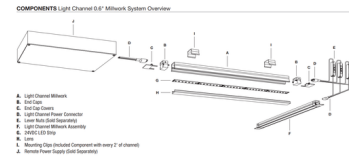

Specifications

COLOR . . . . . Diffused Lens
BODY FINISH . . . . . Satin Aluminum
WATTAGE 5W
DIMMER . . . . . N/A
DIMENSIONS . . . . . 13"L x 0.88"W x 0.61"H
INTEGRATED LED MODULE . . . . . 1 x LED/5W/24V LED

Technical Information

LAMP LIFE . . . . . 50000 hours
COLOR RENDERING . . . . . 91 CRI
LAMP COLOR . . . . . 2000K-6000K Tunable White
LUMENS/WATT 36.20
LUMINOUS FLUX . . . . . 181 lumens

Shown in satin aluminum / diffused lens

CLICK TO VIEW PRODUCT

Notes: