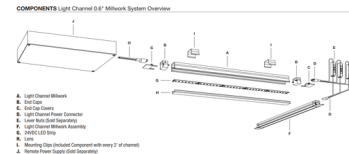

Specifications

COLOR	Diffused Lens
BODY FINISH	Satin Aluminum
WATTAGE	5W
DIMMER	N/A
DIMENSIONS	13"L x 0.88"W x 0.61"H
INTEGRATED LED MODULE	1 x LED/5W/24V LED

Technical Information

LAMP LIFE	50000 hours
COLOR RENDERING	91 CRI
LAMP COLOR	2000K-6000K Tunable White
LUMENS/WATT	36.20
LUMINOUS FLUX	181 lumens

Shown in satin aluminum / diffused lens

CLICK TO VIEW PRODUCT

Notes: