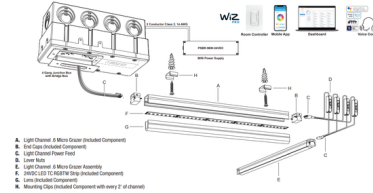

Specifications

COLOR	Linear Frosted Lens
BODY FINISH	Satin Aluminum
WATTAGE	5W
DIMMER	N/A
DIMENSIONS	12"L x 0.7"W x 0.6"H
INTEGRATED LED MODULE	1 x LED/5W/24V LED

Technical Information

LAMP LIFE	50000 hours
COLOR RENDERING	96 CRI
LAMP COLOR	RGB+White
LUMENS/WATT	49.60
LUMINOUS FLUX	248 lumens

Shown in satin aluminum / linear frosted lens

CLICK TO VIEW PRODUCT

Notes: