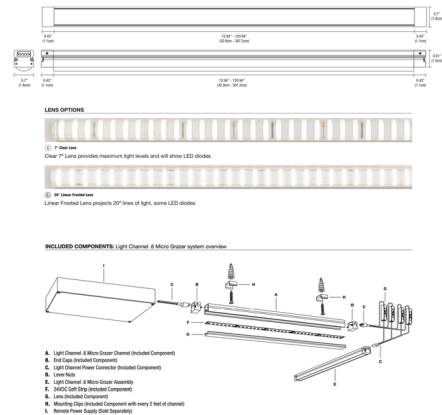

Specifications

COLOR	Linear Frosted Lens
BODY FINISH	Satin Aluminum
WATTAGE	5W
DIMMER	N/A
DIMENSIONS	12"L x 0.7"W x 0.61"H
INTEGRATED LED MODULE	1 x LED/5W/24V LED

Technical Information

LAMP LIFE	50000 hours
COLOR RENDERING	91 CRI
LAMP COLOR	2000K-6000K Tunable White
LUMENS/WATT	58.80
LUMINOUS FLUX	294 lumens

Shown in satin aluminum / linear frosted lens

CLICK TO VIEW PRODUCT

Notes: