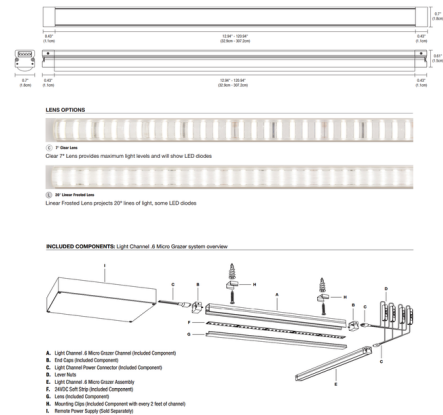

Specifications

COLOR	Linear Frosted Lens
BODY FINISH	Satin Aluminum
WATTAGE	5W
DIMMER	N/A
DIMENSIONS	12"L x 0.7"W x 0.61"H
INTEGRATED LED MODULE	1 x LED/5W/24V LED

Technical Information

LAMP LIFE	50000 hours
COLOR RENDERING	91 CRI
LAMP COLOR	2000K-6000K Tunable White
LUMENS/WATT	58.80
LUMINOUS FLUX	294 lumens

Shown in satin aluminum / linear frosted lens

CLICK TO VIEW PRODUCT

Notes: