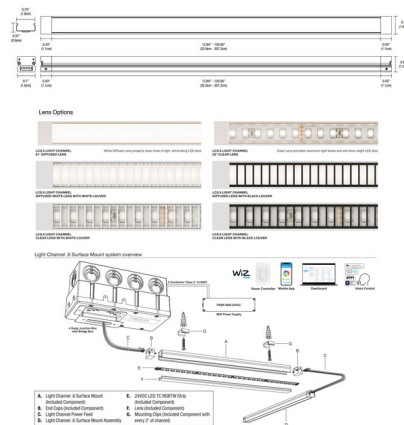

Specifications

COLOR	Diffused Lens
BODY FINISH	Satin Aluminum
WATTAGE	5W
DIMMER	N/A
DIMENSIONS	12"L x 0.7"W x 0.61"H
INTEGRATED LED MODULE	1 x LED/5W/24V LED

Technical Information

LAMP LIFE	50000 hours
COLOR RENDERING	96 CRI
LAMP COLOR	RGB+White
LUMENS/WATT	30.40
LUMINOUS FLUX	152 lumens

Shown in satin aluminum / diffused lens

CLICK TO VIEW PRODUCT

Notes: