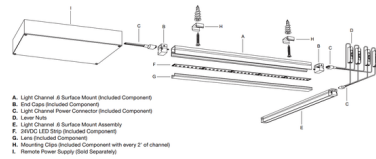

### Description

Light Channel .6 inch Tunable White Surface Mount Complete Fixture enhances spaces with depth and dimension, seamlessly integrating into the architecture while delivering premium task lighting for applications like under cabinets, bathrooms, work surfaces, and more. The slim profile, made-to-order LED channel in Tunable White 2000K-6500K (2K6K) grants independent control and adjustment of color temperature and intensity from 2000K (Sunset) through 6500K (Day Light White). Tunable white lighting visually, biologically, and emotionally contributes to human interaction with the physical world, delivering a positive effect on human health, well-being, and performance. Available in 12 inch increments up to 120 inch with a diffused white lens or clear lens with optional black or white louver options. Fixture includes: Light Channel .6 Surface Mount, Light Channel .6 Surface Mount Assembly, 24V LED Strip, Lens, 72 Inch Light Channel Power Connector, Mounting Clips (included with every 2 feet of channel), End Caps, and End Cap Covers. A DMX 2XK color changing power supply or 2XK 2-channel 0-10V power supply is required and sold separately. 0-10V power supply requires two dimmers--one for intensity and one for color temperature. DMX power supply must be used with PureEdge CDMX1 controller.

### Specifications

COLOR	Diffused Lens
BODY FINISH	Satin Aluminum
WATTAGE	5W
DIMMER	N/A
DIMENSIONS	12"L x 0.7"W x 0.61"H
INTEGRATED LED MODULE	1 x LED/5W/24V LED