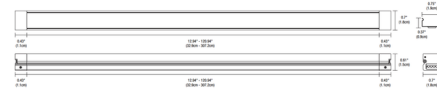

Specifications

COLOR	Diffused Lens
BODY FINISH	Satin Aluminum
WATTAGE	5W
DIMMER	N/A
DIMENSIONS	12"L x 0.7"W x 0.61"H
INTEGRATED LED MODULE	1 x LED/5W/24V LED

Technical Information

LAMP LIFE	50000 hours
COLOR RENDERING	91 CRI
LAMP COLOR	2000K-6000K Tunable White
LUMENS/WATT	36.20
LUMINOUS FLUX	181 lumens

Shown in satin aluminum / diffused lens

CLICK TO VIEW PRODUCT

Notes: