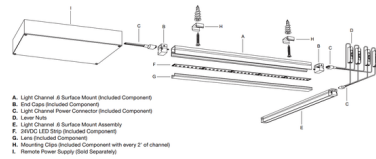

Specifications

COLOR	Diffused Lens
BODY FINISH	Satin Aluminum
WATTAGE	5W
DIMMER	N/A
DIMENSIONS	12"L x 0.7"W x 0.61"H
INTEGRATED LED MODULE	1 x LED/5W/24V LED

Technical Information

LAMP LIFE	50000 hours
COLOR RENDERING	91 CRI
LAMP COLOR	2000K-6000K Tunable White
LUMENS/WATT	36.20
LUMINOUS FLUX	181 lumens

Shown in satin aluminum / diffused lens

CLICK TO VIEW PRODUCT

Notes: