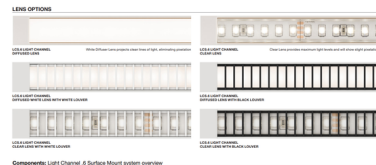

By PureEdge Lighting

Description

Light Channel .6 inch Tunable White Surface Mount Complete Fixture enhances spaces with depth and dimension, seamlessly integrating into the architecture while delivering premium task lighting for applications like under cabinets, bathrooms, work surfaces, and more. The slim profile, made-to-order LED channel in Tunable White 2000K-6500K (2K6K) grants independent control and adjustment of color temperature and intensity from 2000K (Sunset) through 6500K (Day Light White). Tunable white lighting visually, biologically, and emotionally contributes to human interaction with the physical world, delivering a positive effect on human health, well-being, and performance. Available in 12 inch increments up to 120 inch with a diffused white lens or clear lens with optional black or white louver options. Fixture includes: Light Channel .6 Surface Mount, Light Channel .6 Surface Mount Assembly, 24V LED Strip, Lens, 72 Inch Light Channel Power Connector, Mounting Clips (included with every 2 feet of channel), End Caps, and End Cap Covers. A DMX 2XK color changing power supply or 2XK 2-channel 0-10V power supply is required and sold separately. 0-10V power supply requires two dimmers--one for intensity and one for color temperature. DMX power supply must be used with PureEdge CDMX1 controller.

Specifications

COLOR	Diffused Lens
BODY FINISH	Satin Aluminum
WATTAGE	5W
DIMMER	N/A
DIMENSIONS	12"L x 0.7"W x 0.61"H
INTEGRATED LED MODULE	1 x LED/5W/24V LED

Technical Information

LAMP LIFE	50000 hours
COLOR RENDERING	91 CRI
LAMP COLOR	2000K-6000K Tunable White
LUMENS/WATT	36.20
LUMINOUS FLUX	181 lumens

Shown in satin aluminum / diffused lens

CLICK TO VIEW PRODUCT

Notes: