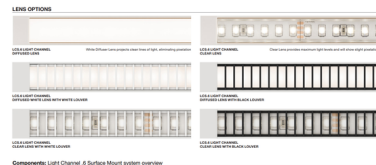

### Description

Light Channel .6 inch Tunable White Surface Mount Complete Fixture enhances spaces with depth and dimension, seamlessly integrating into the architecture while delivering premium task lighting for applications like under cabinets, bathrooms, work surfaces, and more. The slim profile, made-to-order LED channel in Tunable White 2000K-6500K (2K6K) grants independent control and adjustment of color temperature and intensity from 2000K (Sunset) through 6500K (Day Light White). Tunable white lighting visually, biologically, and emotionally contributes to human interaction with the physical world, delivering a positive effect on human health, well-being, and performance. Available in 12 inch increments up to 120 inch with a diffused white lens or clear lens with optional black or white louver options. Fixture includes: Light Channel .6 Surface Mount, Light Channel .6 Surface Mount Assembly, 24V LED Strip, Lens, 72 Inch Light Channel Power Connector, Mounting Clips (included with every 2 feet of channel), End Caps, and End Cap Covers. A DMX 2XK color changing power supply or 2XK 2-channel 0-10V power supply is required and sold separately. 0-10V power supply requires two dimmers--one for intensity and one for color temperature. DMX power supply must be used with PureEdge CDMX1 controller.

### Specifications

COLOR	Diffused Lens
BODY FINISH	Satin Aluminum
WATTAGE	5W
DIMMER	N/A
DIMENSIONS	12"L x 0.7"W x 0.61"H
INTEGRATED LED MODULE	1 x LED/5W/24V LED

### Technical Information

LAMP LIFE	50000 hours
COLOR RENDERING	91 CRI
LAMP COLOR	2000K-6000K Tunable White
LUMENS/WATT	36.20
LUMINOUS FLUX	181 lumens

Shown in satin aluminum / diffused lens

CLICK TO VIEW PRODUCT