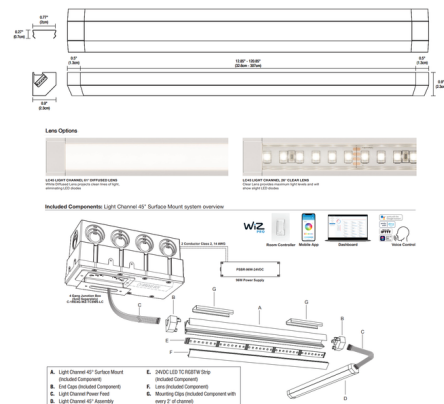

Specifications

COLOR	Diffused Lens
BODY FINISH	Satin Aluminum
WATTAGE	5W
DIMMER	N/A
DIMENSIONS	12"L x 0.9"W x 0.9"H
INTEGRATED LED MODULE	1 x LED/5W/24V LED

Technical Information

LAMP LIFE	50000 hours
COLOR RENDERING	96 CRI
LAMP COLOR	RGB+White
LUMENS/WATT	30.40
LUMINOUS FLUX	152 lumens

Shown in satin aluminum / diffused lens

CLICK TO VIEW PRODUCT

Notes: