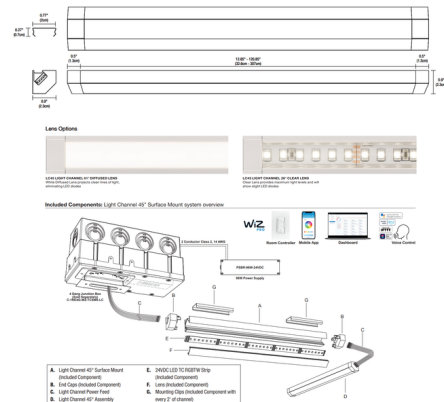

Specifications

COLOR	Diffused Lens
BODY FINISH	Satin Aluminum
WATTAGE	5W
DIMMER	N/A
DIMENSIONS	12"L x 0.9"W x 0.9"H
INTEGRATED LED MODULE	1 x LED/5W/24V LED

Technical Information

LAMP LIFE	50000 hours
COLOR RENDERING	96 CRI
LAMP COLOR	RGB+White
LUMENS/WATT	30.40
LUMINOUS FLUX	152 lumens

Shown in satin aluminum / diffused lens

CLICK TO VIEW PRODUCT

Notes: