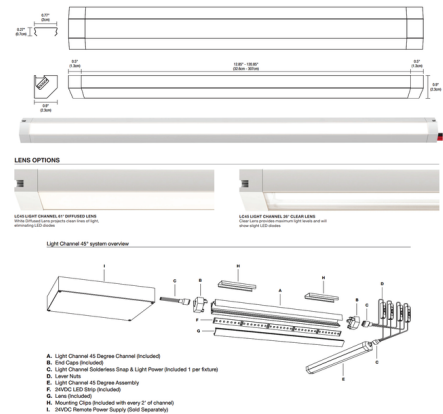

Specifications

COLOR	Diffused Lens
BODY FINISH	Satin Aluminum
WATTAGE	5W
DIMMER	N/A
DIMENSIONS	12"L x 0.9"W x 0.9"H
INTEGRATED LED MODULE	1 x LED/5W/24V LED

Technical Information

LAMP LIFE	50000 hours
COLOR RENDERING	91 CRI
LAMP COLOR	2000K-6000K Tunable White
LUMENS/WATT	36.20
LUMINOUS FLUX	181 lumens

Shown in satin aluminum / diffused lens

CLICK TO VIEW PRODUCT

Notes: