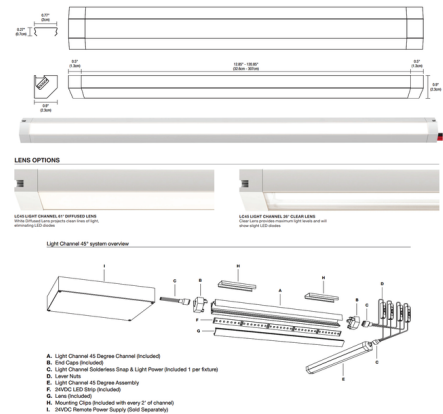

### Description

Light Channel 45 Degree Surface Mount Tunable White Complete Fixture is a versatile, made-to-order luminaire with a 45 degree angle design to provide enhanced flexibility when illuminating challenging areas. Tunable White 2000K-6500K (2K6K) grants independent control and adjustment of color temperature and intensity from 2000K (Sunset) through 6500K (Day Light White). Tunable white lighting visually, biologically, and emotionally contributes to human interaction with the physical world, delivering a positive effect on human health, well-being, and performance. Available in 12 inch increments up to 120 inch with a diffused white 61 degree lens or clear 26 degree lens options. Fixture includes: Light Channel 45 Degree Channel, Light Channel 45 Degree Assembly, 24V LED Strip, Lens, 72 Light Channel Power Connector, Mounting Clips (included with every 2 feet of channel), End Caps, and End Cap Covers. A DMX 2XK color changing power supply or 2XK 2-channel 0-10V power supply is required and sold separately. 0-10V power supply requires two dimmers --one for intensity and one for color temperature. DMX power supply must be used with PureEdge controller.

### Specifications

COLOR	Diffused Lens
BODY FINISH	Satin Aluminum
WATTAGE	5W
DIMMER	N/A
DIMENSIONS	12"L x 0.9"W x 0.9"H
INTEGRATED LED MODULE	1 x LED/5W/24V LED