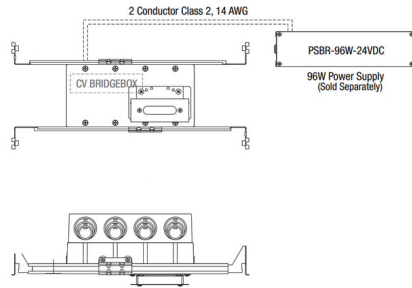

Lightology

lightology.com
866-954-4489
06-04-26

Project: _____

Company: _____

Location: _____ Fixture Type: _____

SPEC #: **EDG1443544**

Approved On: _____ Approved By: _____

Pure Smart 1RE Canopy w/4 Gang Junction Box - Light Channel

By PureEdge Lighting

Description

The 1 Inch Rectangle Canopy with 4 Gang Junction Box includes adjustable hanger bars and a Pure Smart WiZ Pro 96 Watt CV Bridgebox (for drywall or wood ceiling) allowing wireless control of your color temperature selection. Requires two Class 2, 14AWG stranded conductors from the remote power supply which can be up to 40 feet away.

Shown in galvanized

Specifications

COLOR	N/A
BODY FINISH	Galvanized
WATTAGE	N/A
DIMMER	N/A
DIMENSIONS	7.74"W x 3.88"H x 3.72"D
BULB	N/A

CLICK TO VIEW PRODUCT

Notes: