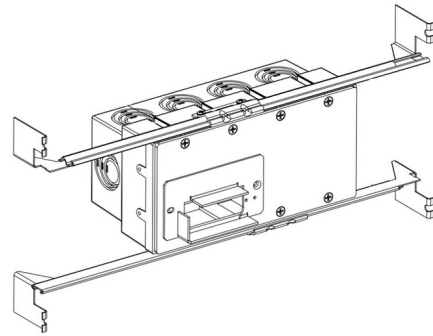

## Pure Smart 4 Gang Junction Box By PureEdge Lighting

### Description

The Pure Smart 4-Gang Junction Box includes a 4 gang junction box with adjustable bar hangers. This part can be quick shipped if needed for rough in. Two Class 2, 14 AWG stranded conductors from remote located power supply to JB4G junction box.

### Specifications

COLOR	N/A
BODY FINISH	Galvanized
WATTAGE	N/A
DIMMER	N/A
DIMENSIONS	7.72\"W x 3.88\"H x 3.62\"D
BULB	N/A

CLICK TO VIEW PRODUCT

Notes: