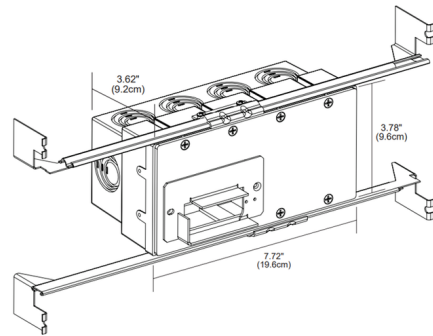

### Description

The Pure Smart 4-Gang Junction Box includes a 4 gang junction box with adjustable bar hangers. This part can be quick shipped if needed for rough in. Two Class 2, 14 AWG stranded conductors from remote located power supply to JB4G junction box.

### Specifications

COLOR	N/A
BODY FINISH	Galvanized
WATTAGE	N/A
DIMMER	N/A
DIMENSIONS	7.72\"W x 3.88\"H x 3.62\"D
BULB	N/A

CLICK TO VIEW PRODUCT

Notes: