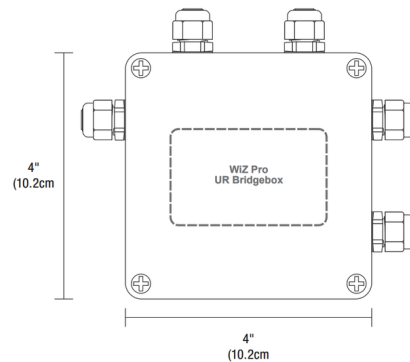

By PureEdge Lighting

Description

The 4 Inch Square Junction Box (located above T-Bar ceiling) includes connectors for fast and secure connection to the RGBTW fixture and Pure Smart WiZ Pro 96 Watt UR Bridgebox, allowing for 5-channel, wireless control of the TruColor RGBTW. Requires two Class 2, 14 AWG stranded conductors from the remote power supply up to 40 feet away. Can be quick shipped for rough-in. Available Options: TC5W5: 5 Watts RGB/5 Watts Tunable White TC5W7: 5 Watts RGB/7 Watts Tunable White

Shown in galvanized

Specifications

COLOR	N/A
BODY FINISH	Galvanized
WATTAGE	5W
DIMMER	N/A
DIMENSIONS	4"W x 4"H
BULB	N/A

CLICK TO VIEW PRODUCT

Notes: