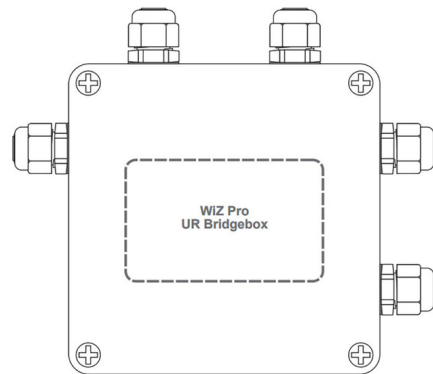

By PureEdge Lighting

Description

The 4 Inch Square Junction Box (located above T-Bar ceiling) includes connectors for fast and secure connection to the RGBTW fixture and Pure Smart WiZ Pro 96 Watt UR Bridgebox, allowing for 5-channel, wireless control of the TruColor RGBTW. Requires two Class 2, 14 AWG stranded conductors from the remote power supply up to 40 feet away. Can be quick shipped for rough-in. Available Options: TC5W5: 5 Watts RGB/5 Watts Tunable White TC5W7: 5 Watts RGB/7 Watts Tunable White

Shown in galvanized

Specifications

COLOR	N/A
BODY FINISH	Galvanized
WATTAGE	5W
DIMMER	N/A
DIMENSIONS	4"W x 4"H
BULB	N/A

CLICK TO VIEW PRODUCT

Notes: