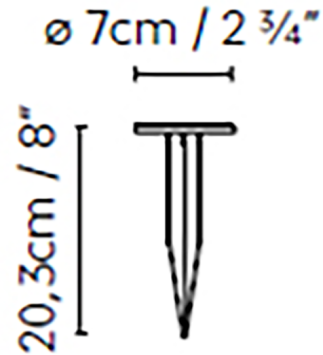

Specifications

COLOR	N/A
BODY FINISH	Olive
WATTAGE	N/A
DIMMER	N/A
DIMENSIONS	2.75"W x 8"H
BULB	N/A

Shown in olive

CLICK TO VIEW PRODUCT

Notes: