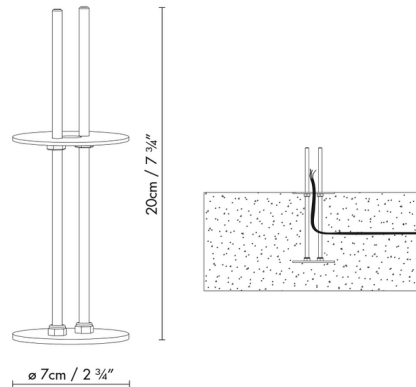

## Tube Bolt Mounting Accessory

By B.lux

### Description

The Tube Bolt Mounting Accessory is an accessory for the Tube Outdoor Bollard and Tube Outdoor Post Light by B.Lux. The Bolt Mounting Accessory allows the fixtures to be installed into a concrete surface.

### Specifications

|             |                 |
|-------------|-----------------|
| COLOR       | N/A             |
| BODY FINISH | N/A             |
| WATTAGE     | N/A             |
| DIMMER      | N/A             |
| DIMENSIONS  | 2.75"W x 7.75"H |
| BULB        | N/A             |