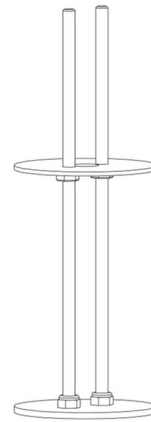

## Tube Bolt Mounting Accessory

By B.lux

### Description

The Tube Bolt Mounting Accessory is an accessory for the Tube Outdoor Bollard and Tube Outdoor Post Light by B.Lux. The Bolt Mounting Accessory allows the fixtures to be installed into a concrete surface.

### Specifications

|             |                 |
|-------------|-----------------|
| COLOR       | N/A             |
| BODY FINISH | N/A             |
| WATTAGE     | N/A             |
| DIMMER      | N/A             |
| DIMENSIONS  | 2.75"W x 7.75"H |
| BULB        | N/A             |