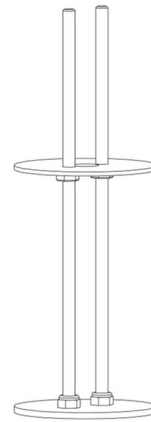

## Tube Bolt Mounting Accessory

By B.lux

### Description

The Tube Bolt Mounting Accessory is an accessory for the Tube Outdoor Bollard and Tube Outdoor Post Light by B.Lux. The Bolt Mounting Accessory allows the fixtures to be installed into a concrete surface.

### Specifications

COLOR	N/A
BODY FINISH	N/A
WATTAGE	N/A
DIMMER	N/A
DIMENSIONS	2.75"W x 7.75"H
BULB	N/A

CLICK TO VIEW PRODUCT

Notes: