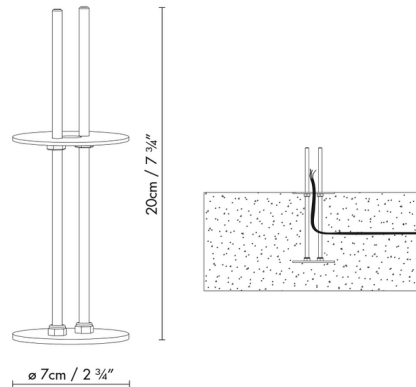

## Tube Bolt Mounting Accessory

By B.lux

### Description

The Tube Bolt Mounting Accessory is an accessory for the Tube Outdoor Bollard and Tube Outdoor Post Light by B.Lux. The Bolt Mounting Accessory allows the fixtures to be installed into a concrete surface.

### Specifications

COLOR	N/A
BODY FINISH	N/A
WATTAGE	N/A
DIMMER	N/A
DIMENSIONS	2.75"W x 7.75"H
BULB	N/A

CLICK TO VIEW PRODUCT

Notes: