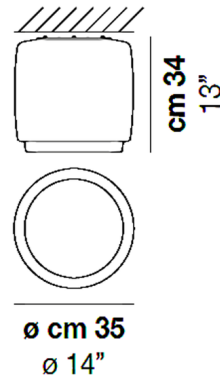

Shown in glossy white / white crystal

Specifications

COLOR	White Crystal
BODY FINISH	Glossy White
WATTAGE	27W
DIMMER	Standard 120V
DIMENSIONS	14"W x 13"H
BULB NOT INCLUDED	3 x A19/Medium (E26)/9W/120V LED