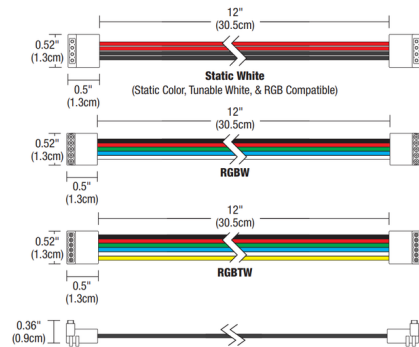

## Dual Ended 90 Degree Connector By PureEdge Lighting

### Description

The Dual Ended 90 Degree Connector (included with end power component) -- ordering code is to be used for replacement purposes only. Designed for use with PureEdge DIY (Do-It-Yourself) Reveal Cove/Pathway and Truline. Color Temperature Options: Static White/Warm Dim/Monochromatic Color/Tunable White/RGB-Red/Blue/Green/RGBW-Red/Blue/Green + White/RGB-Red/Blue/Green + Tunable White

### Specifications

COLOR	N/A
BODY FINISH	White
WATTAGE	N/A
DIMMER	N/A
DIMENSIONS	12"W x 0.52"H
BULB	N/A

CLICK TO VIEW PRODUCT

Notes: