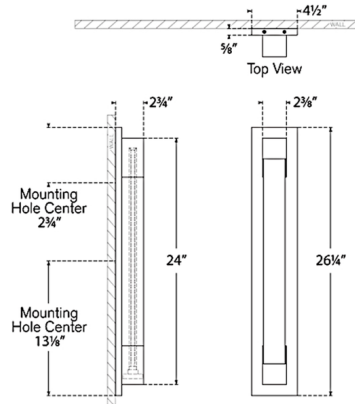

Shown in antique burnished brass / alabaster

Specifications

COLOR	Alabaster
BODY FINISH	Antique Burnished Brass
WATTAGE	18W
DIMMER	Standard 120V
DIMENSIONS	4.5"W x 26.25"H x 2.75"D
INTEGRATED LED MODULE	1 x LED/18W/120V LED