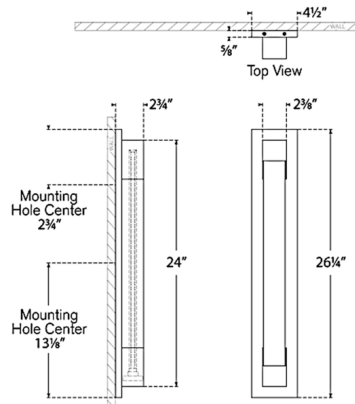

Shown in antique burnished brass / alabaster

Specifications

COLOR	Alabaster
BODY FINISH	Antique Burnished Brass
WATTAGE	18W
DIMMER	Standard 120V
DIMENSIONS	4.5"W x 26.25"H x 2.75"D
INTEGRATED LED MODULE	1 x LED/18W/120V LED