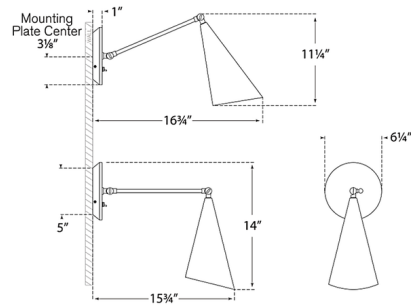

Shown in brass / white

Specifications

COLOR White
BODY FINISH Brass
WATTAGE 12W
DIMMER Standard 120V
DIMENSIONS 6.25"W x 11.25"H x 15.75"D
BULB NOT INCLUDED 1 x A19/Medium (E26)/12W/120V LED

CLICK TO VIEW PRODUCT