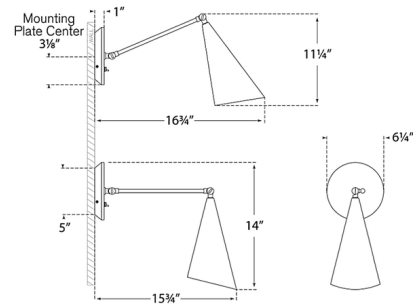

Shown in brass / white

Specifications

COLOR	White
BODY FINISH	Brass
WATTAGE	12W
DIMMER	Standard 120V
DIMENSIONS	6.25"W x 11.25"H x 15.75"D
BULB NOT INCLUDED	1 x A19/Medium (E26)/12W/120V LED

CLICK TO VIEW PRODUCT