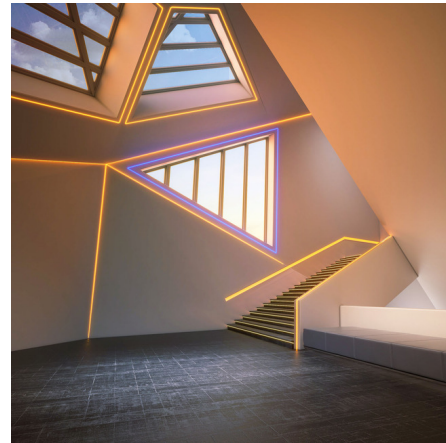

Description

Reveal TruColor RGBTW (RGB + Tunable White) Cove/Pathway, a 24VDC linear made to order LED system, features a shallow plaster-in extrusion that recesses into 5/8 inch drywall. This innovative system blends seamlessly into the drywall, accenting architecture and serves as a practical wayfinding application. Pure Smart TruColor technology uses five channels of tunable LEDs, composed of RGBTW red, blue, green, and Tunable White (1500K-6500K). Reveal is sold in 12 inch increments and may be field cut to any length. Available Options: 5 Watt: 5 Watts RGB + 5 Watts Tunable White (up to 20 feet) 7 Watt: 5 Watts RGB + 7 Watts Tunable White (up to 12 feet) 10 Watt: 5 Watts RGB + 10 Watts Tunable White (up to 10 feet) System includes: Junction Box with Adjustable Mounting Bars, Pure Smart/Wiz Pro CV Bridgebox, Reveal Channel(s), Power Feed End Cap, Junction Box Cover, Dead End Cap, Take-Up Box, Drywall Screws, and LED Soft Strip. Order PSBR Remote Power Supply separately. The Reveal Cove/Path with TruColor RGBTW light engine requires Pure Smart controls for operation.

Specifications

COLOR	.....	N/A
BODY FINISH	.....	White
WATTAGE	.....	5W
DIMMER	.....	N/A
DIMENSIONS	.....	12"L x 4.38"W x 0.75"H
INTEGRATED LED MODULE	.....	1 x LED/5W/24V LED

Technical Information

LAMP LIFE	.....	50000 hours
COLOR RENDERING	.....	93 CRI
LAMP COLOR	.....	RGB+White
LUMENS/WATT	.....	34.00
LUMINOUS FLUX	.....	170 lumens

Shown in white