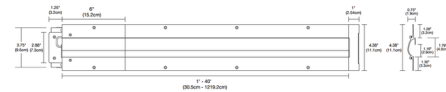

CLICK TO VIEW PRODUCT

Notes: