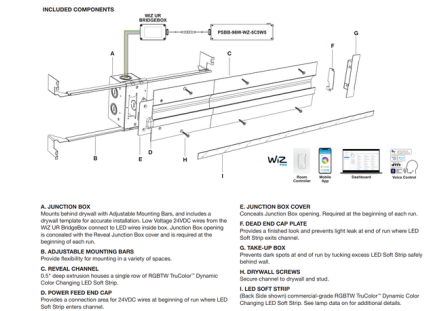

By PureEdge Lighting

Description

Reveal TruColor RGBTW (RGB + Tunable White) Cove/Pathway, a 24VDC linear made to order LED system, features a shallow plaster-in extrusion that recesses into 5/8 inch drywall. This innovative system blends seamlessly into the drywall, accenting architecture and serves as a practical wayfinding application. Pure Smart TruColor technology uses five channels of tunable LEDs, composed of RGBTW red, blue, green, and Tunable White (1500K-6500K). Reveal is sold in 12 inch increments and may be field cut to any length. Available Options: 5 Watt: 5 Watts RGB + 5 Watts Tunable White (up to 20 feet) 7 Watt: 5 Watts RGB + 7 Watts Tunable White (up to 12 feet) 10 Watt: 5 Watts RGB + 10 Watts Tunable White (up to 10 feet) System includes: Junction Box with Adjustable Mounting Bars, Pure Smart/Wiz Pro CV Bridgebox, Reveal Channel(s), Power Feed End Cap, Junction Box Cover, Dead End Cap, Take-Up Box, Drywall Screws, and LED Soft Strip. Order PSBR Remote Power Supply separately. The Reveal Cove/Path with TruColor RGBTW light engine requires Pure Smart controls for operation.

Specifications

COLOR	N/A
BODY FINISH	White
WATTAGE	5W
DIMMER	N/A
DIMENSIONS	12"L x 4.38"W x 0.75"H
INTEGRATED LED MODULE	1 x LED/5W/24V LED

Technical Information

LAMP LIFE	50000 hours
COLOR RENDERING	93 CRI
LAMP COLOR	RGB+White
LUMENS/WATT	34.00
LUMINOUS FLUX	170 lumens

Shown in white

CLICK TO VIEW PRODUCT

Notes: