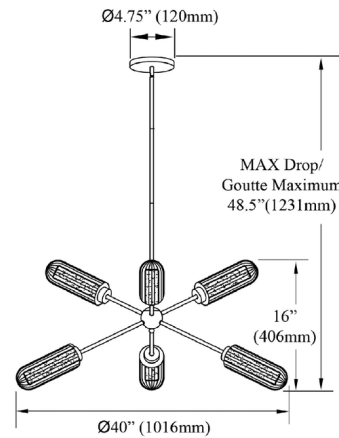

CLICK TO VIEW PRODUCT

Notes: