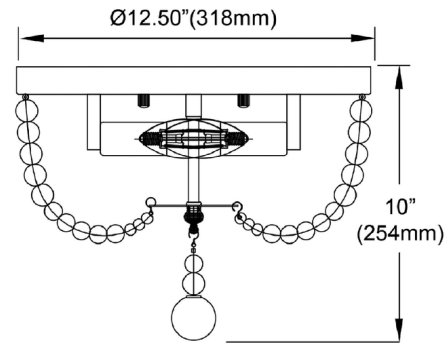

Shown in matte black

Specifications

COLOR	N/A
BODY FINISH	Matte Black
WATTAGE	18W
DIMMER	Standard 120V
DIMENSIONS	12.5"W x 10"H
BULB NOT INCLUDED	2 x B10/Candelabra (E12)/9W/120V LED
COUNTRY OF ORIGIN	China