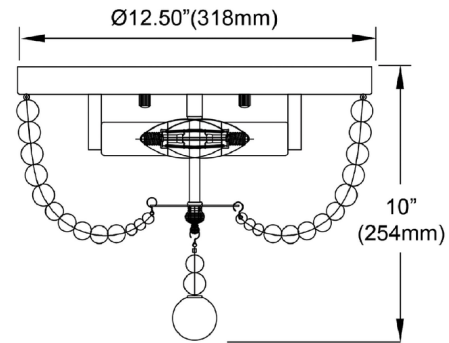

### Specifications

COLOR	N/A
BODY FINISH	Natural Wood / White
WATTAGE	18W
DIMMER	Standard 120V
DIMENSIONS	12.5"W x 10"H
BULB NOT INCLUDED	2 x B10/Candelabra (E12)/9W/120V LED
COUNTRY OF ORIGIN	China

CLICK TO VIEW PRODUCT