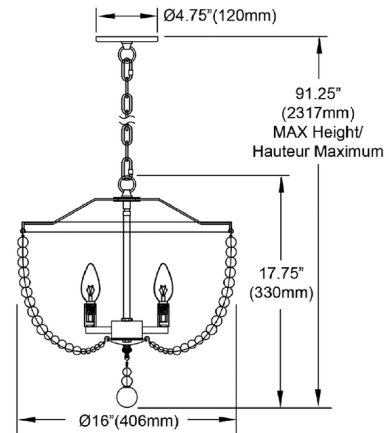

Specifications

COLOR N/A
BODY FINISH Matte Black
WATTAGE 27W
DIMMER Standard 120V
DIMENSIONS 16"W x 17.75"H
BULB NOT INCLUDED 3 x B10/Candelabra (E12)/9W/120V LED
COUNTRY OF ORIGIN China

Technical Information

PRODUCT DIMENSIONS Chain Length: 72"

Shown in matte black

CLICK TO VIEW PRODUCT

Notes: