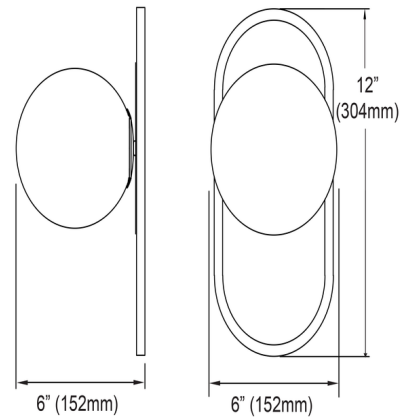

Shown in aged brass / white

Specifications

COLOR	White
BODY FINISH	Aged Brass
WATTAGE	4W
DIMMER	Standard 120V
DIMENSIONS	6"W x 12"H x 6"D
BULB NOT INCLUDED	1 x JCD/G9/4W/120V LED
COUNTRY OF ORIGIN	China