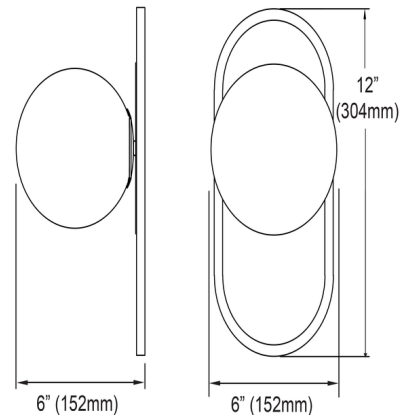

### Specifications

COLOR	White
BODY FINISH	Aged Brass
WATTAGE	4W
DIMMER	Standard 120V
DIMENSIONS	6"W x 12"H x 6"D
BULB NOT INCLUDED	1 x JCD/G9/4W/120V LED
COUNTRY OF ORIGIN	China

CLICK TO VIEW PRODUCT

Notes: