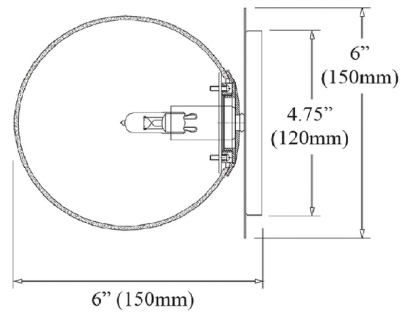

By Dainolite

Description

The Burlat Wall Sconce will punctuate your home with a striking contemporary design. Its wall mounted format makes it a versatile addition to your home decor. The circular metal base and frame take a side role to a large elegant globe of glass. With its generous proportions, Burlat makes a statement in your bedroom, hallways or a great room. Note: Not all options are available.

Shown in alabaster / white

Specifications

COLOR	White
BODY FINISH	Alabaster
WATTAGE	4W
DIMMER	Standard 120V
DIMENSIONS	6"W x 6"H x 6"D
BULB NOT INCLUDED	1 x JCD/G9/4W/120V LED
COUNTRY OF ORIGIN	China

CLICK TO VIEW PRODUCT