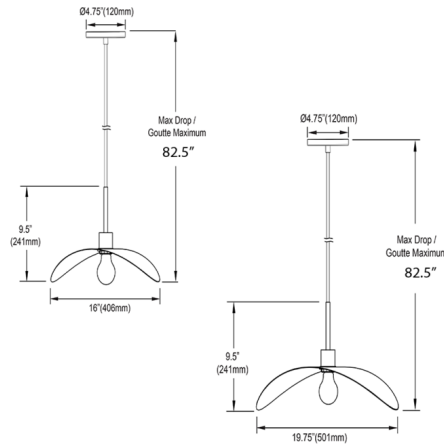

Description

The Christobel Pendant is a stunning piece that beautifully combines contemporary light and timeless design. Its unique shape and metal construction offer an eye-catching focal point, perfect for your kitchen or dinette/bar area. Crafted with dimmable and LED-compatible features, this pendant light effortlessly brings style and functionality to any space.

Shown in matte black / white

Specifications

COLOR White
BODY FINISH Matte Black
WATTAGE 9W
DIMMER Standard 120V
DIMENSIONS 16"W x 9.5"H
BULB NOT INCLUDED 1 x A19/Medium (E26)/9W/120V LED
COUNTRY OF ORIGIN China