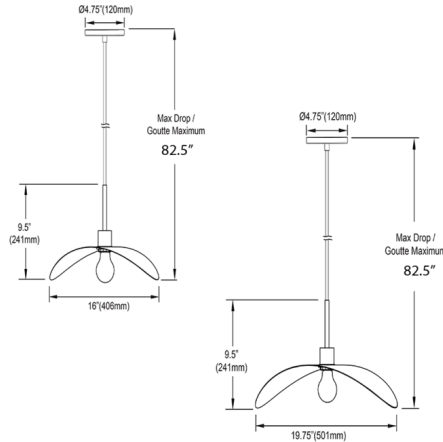

Description

The Christobel Pendant is a stunning piece that beautifully combines contemporary light and timeless design. Its unique shape and metal construction offer an eye-catching focal point, perfect for your kitchen or dinette/bar area. Crafted with dimmable and LED-compatible features, this pendant light effortlessly brings style and functionality to any space.

Shown in matte black / white

Specifications

COLOR White
BODY FINISH Matte Black
WATTAGE 9W
DIMMER Standard 120V
DIMENSIONS 16"W x 9.5"H
BULB NOT INCLUDED 1 x A19/Medium (E26)/9W/120V LED
COUNTRY OF ORIGIN China