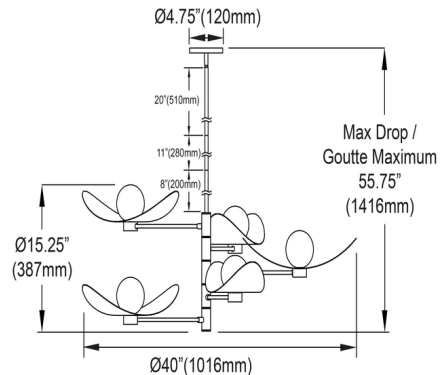

Shown in aged brass / white

CLICK TO VIEW PRODUCT

Notes: