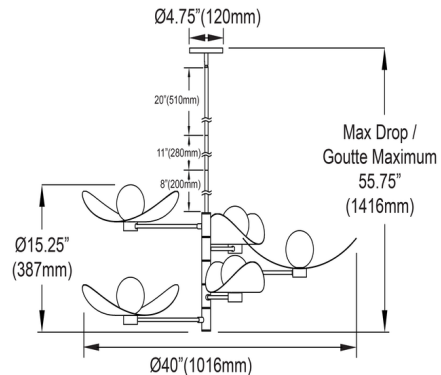

### Specifications

COLOR	White
BODY FINISH	Aged Brass
WATTAGE	20W
DIMMER	Standard 120V
DIMENSIONS	40"W x 15.25"H
BULB NOT INCLUDED	5 x JCD/G9/4W/120V LED
COUNTRY OF ORIGIN	China

### Technical Information

PRODUCT DIMENSIONS . . . . Downrods Included: (1) 8", (1) 11", and (1) 20" stems

CLICK TO VIEW PRODUCT

Notes: