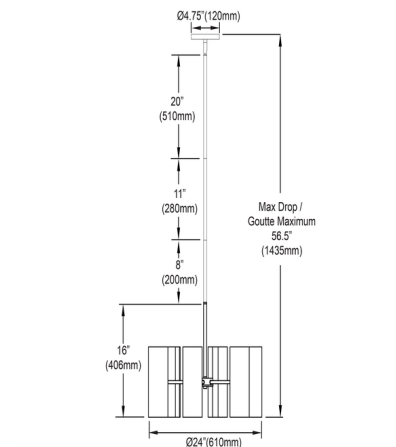

Specifications

COLOR White
BODY FINISH Aged Brass
WATTAGE 54W
DIMMER Standard 120V
DIMENSIONS 24"W x 16"H
BULB NOT INCLUDED 6 x A19/Medium (E26)/9W/120V LED
COUNTRY OF ORIGIN China

Technical Information

PRODUCT DIMENSIONS Downrods Included: (1) 8", (1) 11", and (1) 20" stems

Shown in aged brass / white

CLICK TO VIEW PRODUCT

Notes: