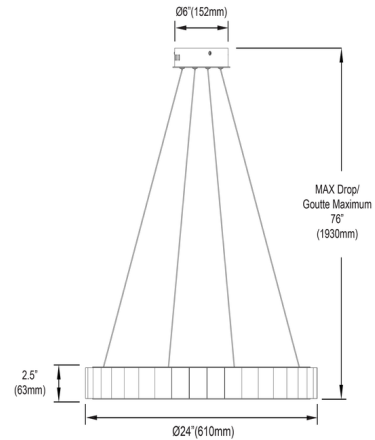

Specifications

COLOR	Alabaster
BODY FINISH	Matte Black
WATTAGE	30W
DIMMER	Low Voltage Electronic
DIMENSIONS	24"W x 3"H
INTEGRATED LED MODULE	1 x LED/30W/120V LED
COUNTRY OF ORIGIN	China

Technical Information

PRODUCT DIMENSIONS	Min/Max Height: 26" / 76"
LAMP LIFE	30000 hours
COLOR RENDERING	90 CRI
LAMP COLOR	3000K
LUMENS/WATT	30.00
LUMINOUS FLUX	900 lumens

Shown in matte black / alabaster

CLICK TO VIEW PRODUCT