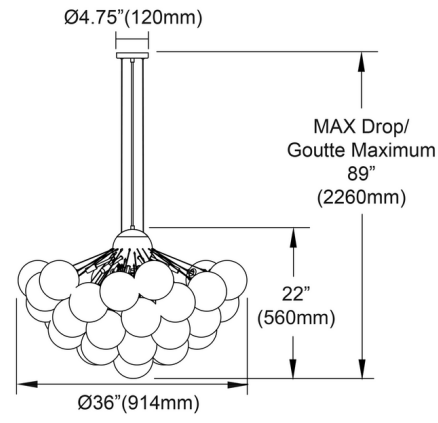

Shown in polished chrome / clear

Specifications

| | |
|-------------------|-------------------------|
| COLOR | Clear |
| BODY FINISH | Polished Chrome |
| WATTAGE | 84W |
| DIMMER | Standard 120V |
| DIMENSIONS | 36"W x 21"H |
| BULB NOT INCLUDED | 12 x JCD/G9/7W/120V LED |
| COUNTRY OF ORIGIN | China |

Technical Information

| | |
|--------------------|-----------------------------|
| PRODUCT DIMENSIONS | Adjustable Cord Length: 72" |
|--------------------|-----------------------------|

CLICK TO VIEW PRODUCT