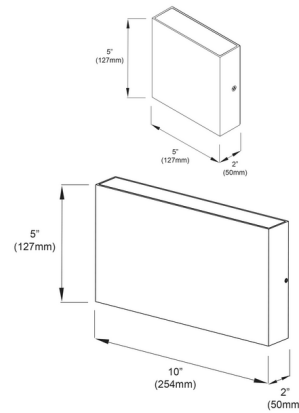

Shown in matte black / white