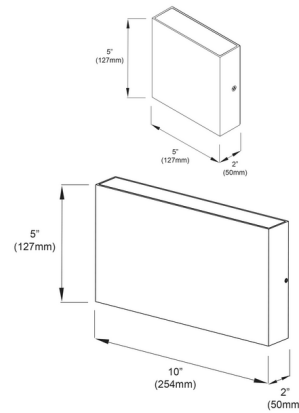

CLICK TO VIEW PRODUCT

Notes: