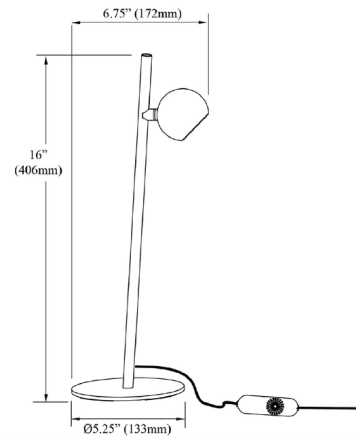

Shown in aged brass