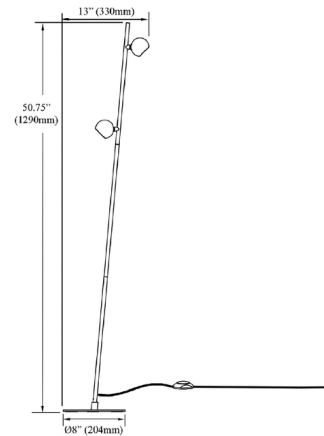

Lightology

lightology.com
866-954-4489
04-25-26

Project: _____

Company: _____

Location: _____ Fixture Type: _____

SPEC #: **DAI1443927**

Approved On: _____ Approved By: _____

Fernanda Task Floor Lamp

By Dainolite

Description

The Fernanda Task Floor Lamp offers a modern light solution with sleek metal construction, perfect for creating a stylish ambiance in your home. Ideal for task lighting in the office or adding a touch of elegance to your bedroom or living room, its dimmable feature ensures you can adjust the brightness to suit any mood. With its contemporary design and integrated LED technology, this lamp combines functionality and aesthetics seamlessly. Switch located on cord.

Specifications

COLOR	N/A
BODY FINISH	Aged Brass
WATTAGE	10.5W
DIMMER	Included
DIMENSIONS	8"W x 50.75"H x 13"D
INTEGRATED LED MODULE	2 x LED/5.25W/120V LED
COUNTRY OF ORIGIN	Viet Nam

Technical Information

LAMP LIFE	30000 hours
COLOR RENDERING	90 CRI
LAMP COLOR	3000K
LUMENS/WATT	200.00
LUMINOUS FLUX	1050 lumens

Shown in aged brass

CLICK TO VIEW PRODUCT

Notes: