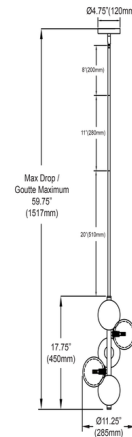

Specifications

COLOR Alabaster
BODY FINISH Matte Black
WATTAGE 20W
DIMMER Standard 120V
DIMENSIONS 11.25"W x 17.75"H
BULB NOT INCLUDED 5 x JCD/G9/4W/120V LED
COUNTRY OF ORIGIN China

Technical Information

PRODUCT DIMENSIONS Downrods Included: (1) 8", (1) 11", and (1) 20" stems

Shown in matte black / alabaster

CLICK TO VIEW PRODUCT

Notes: