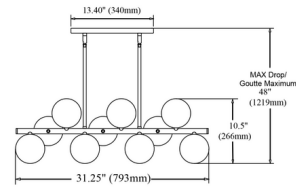

### Specifications

COLOR	Alabaster
BODY FINISH	Aged Brass
WATTAGE	40W
DIMMER	Standard 120V
DIMENSIONS	31.25\"L x 9.5\"W x 10.5\"H
BULB NOT INCLUDED	10 x JCD/G9/4W/120V LED
COUNTRY OF ORIGIN	China

### Technical Information

PRODUCT DIMENSIONS . . . . Downrods Included: (1) 8", (1) 11", and (1) 20" stems

CLICK TO VIEW PRODUCT

Notes: