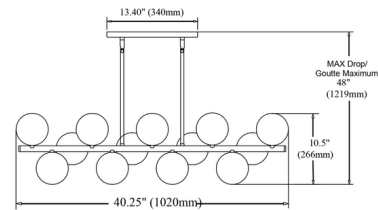

### Specifications

COLOR	Alabaster
BODY FINISH	Aged Brass
WATTAGE	40W
DIMMER	Standard 120V
DIMENSIONS	31.25\"L x 9.5\"W x 10.5\"H
BULB NOT INCLUDED	10 x JCD/G9/4W/120V LED
COUNTRY OF ORIGIN	China

### Technical Information

PRODUCT DIMENSIONS . . . . Downrods Included: (1) 8", (1) 11", and (1) 20" stems

CLICK TO VIEW PRODUCT

Notes: