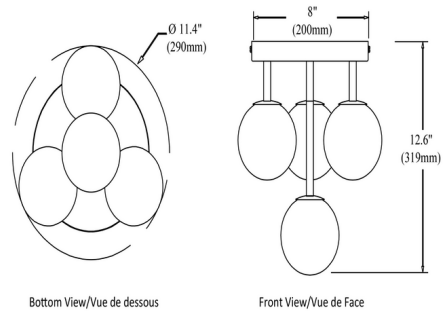

Shown in matte black / alabaster

Specifications

COLOR	Alabaster
BODY FINISH	Matte Black
WATTAGE	16W
DIMMER	Standard 120V
DIMENSIONS	11.4"W x 12.6"H
BULB NOT INCLUDED	4 x JCD/G9/4W/120V LED
COUNTRY OF ORIGIN	China