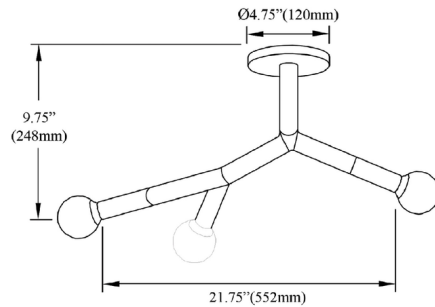

By Dainolite

Description

Elevate your space with the Morgan Semi Flush Mount, a stylish and versatile transitional light that seamlessly blends with various decor styles. Crafted from durable metal, this fixture offers dimmable lighting, enhancing ambiance in any room. Perfect for hallways, dining, or living areas, its compatibility with LED bulbs offers efficiency and longevity.

Shown in aged brass

Specifications

COLOR	N/A
BODY FINISH	Aged Brass
WATTAGE	27W
DIMMER	Low Voltage Electronic
DIMENSIONS	21.75"W x 9.75"H
BULB NOT INCLUDED	3 x G16.5/Candelabra (E12)/9W/120V LED
COUNTRY OF ORIGIN	China