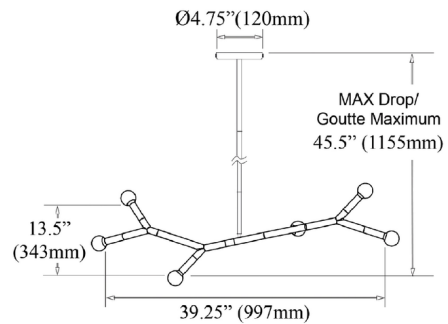

Shown in aged brass

Specifications

COLOR	N/A
BODY FINISH	Aged Brass
WATTAGE	54W
DIMMER	Standard 120V
DIMENSIONS	39.25"W x 13.5"H
BULB NOT INCLUDED	6 x G16.5/Candelabra (E12)/9W/120V LED
COUNTRY OF ORIGIN	China

Technical Information

PRODUCT DIMENSIONS (1) 8" (1) 11" (1) 20" Stem Kit Included

CLICK TO VIEW PRODUCT

Notes: