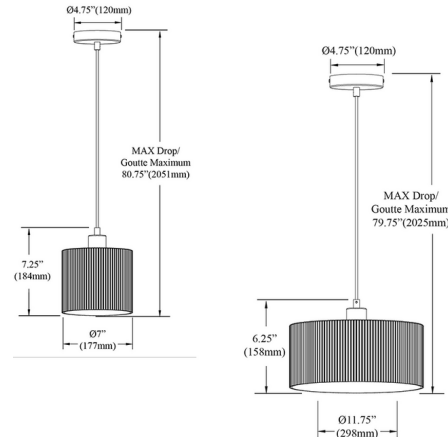

### Specifications

COLOR	Clear
BODY FINISH	Polished Chrome
WATTAGE	9W
DIMMER	Standard 120V
DIMENSIONS	7"W x 7.25"H
BULB NOT INCLUDED	1 x A19/Medium (E26)/9W/120V LED
COUNTRY OF ORIGIN	China

CLICK TO VIEW PRODUCT