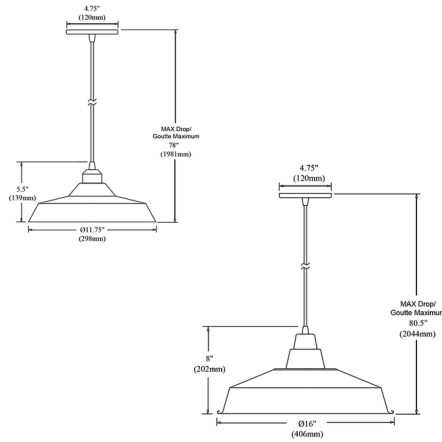

Description

The Olya Pendant adds a touch of elegance to any kitchen or dinette/bar area. With its sleek metal design and vintage light appeal, this pendant is both LED compatible and dimmable, allowing you to create the perfect ambiance. Its cord hanging type and adjustable height make it a versatile choice for various spaces.

Shown in matte black

Specifications

COLOR	N/A
BODY FINISH	Matte Black
WATTAGE	17W
DIMMER	Standard 120V
DIMENSIONS	11.75"W x 5.5"H
BULB NOT INCLUDED	1 x A19/Medium (E26)/17W/120V LED
COUNTRY OF ORIGIN	China