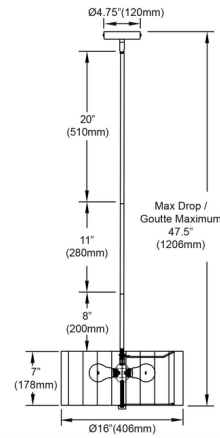

### Specifications

COLOR	Flax
BODY FINISH	Aged Brass
WATTAGE	27W
DIMMER	Standard 120V
DIMENSIONS	16"W x 7"H
BULB NOT INCLUDED	3 x A19/Medium (E26)/9W/120V LED
COUNTRY OF ORIGIN	China

### Technical Information

PRODUCT DIMENSIONS (1) 8" (1) 11" (1) 20" Stem Kit Included

CLICK TO VIEW PRODUCT

Notes: