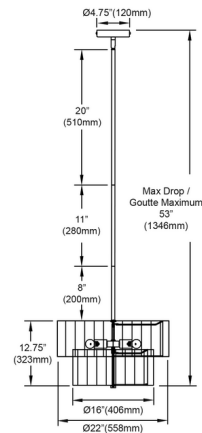

Specifications

COLOR	Flax
BODY FINISH	Aged Brass
WATTAGE	36W
DIMMER	Standard 120V
DIMENSIONS	22"W x 12.5"H
BULB NOT INCLUDED	4 x A19/Medium (E26)/9W/120V LED
COUNTRY OF ORIGIN	China

Technical Information

PRODUCT DIMENSIONS (1) 8" (1) 11" (1) 20" Stem Kit Included

Shown in aged brass / flax

CLICK TO VIEW PRODUCT

Notes: