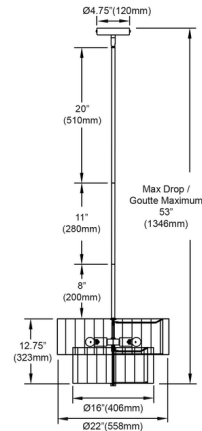

### Specifications

COLOR	Flax
BODY FINISH	Aged Brass
WATTAGE	36W
DIMMER	Standard 120V
DIMENSIONS	22"W x 12.5"H
BULB NOT INCLUDED	4 x A19/Medium (E26)/9W/120V LED
COUNTRY OF ORIGIN	China

### Technical Information

PRODUCT DIMENSIONS (1) 8" (1) 11" (1) 20" Stem Kit Included

Shown in aged brass / flax

CLICK TO VIEW PRODUCT

Notes: