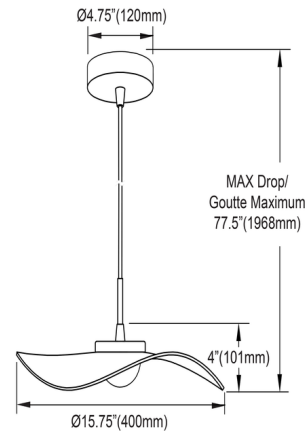

CLICK TO VIEW PRODUCT

Notes: