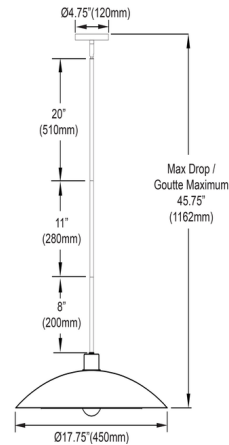

### Specifications

COLOR . . . . . Matte White  
BODY FINISH . . . . . Aged Brass  
WATTAGE . . . . . 9W  
DIMMER . . . . . Standard 120V  
DIMENSIONS . . . . . 17.75"W x 5.25"H  
BULB NOT INCLUDED . . . . . 1 x A19/Medium (E26)/9W/120V LED  
COUNTRY OF ORIGIN . . . . . China

### Technical Information

PRODUCT DIMENSIONS . . . . . (1) 8" (1) 11" (1) 20" Stem Kit Included

Shown in aged brass / matte white

CLICK TO VIEW PRODUCT

Notes: