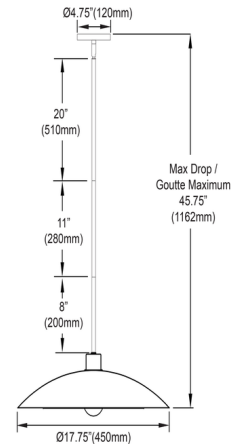

Specifications

COLOR Matte White
BODY FINISH Aged Brass
WATTAGE 9W
DIMMER Standard 120V
DIMENSIONS 17.75"W x 5.25"H
BULB NOT INCLUDED 1 x A19/Medium (E26)/9W/120V LED
COUNTRY OF ORIGIN China

Technical Information

PRODUCT DIMENSIONS (1) 8" (1) 11" (1) 20" Stem Kit Included

Shown in aged brass / matte white

CLICK TO VIEW PRODUCT

Notes: