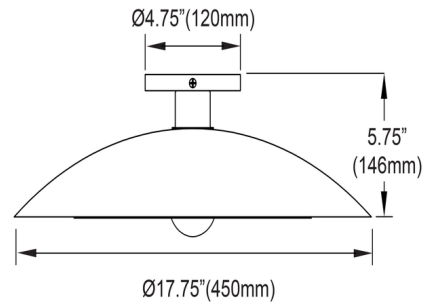

Shown in aged brass / matte black

Specifications

COLOR	Matte Black
BODY FINISH	Aged Brass
WATTAGE	9W
DIMMER	Standard 120V
DIMENSIONS	17.75"W x 5.75"H
BULB NOT INCLUDED	1 x A19/Medium (E26)/9W/120V LED
COUNTRY OF ORIGIN	China