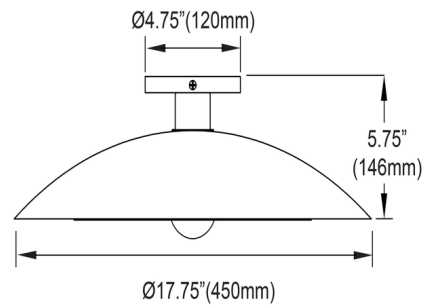

Description

The Pima Semi Flush Ceiling Mount brings a touch of transitional light to your space. Its elegant metal design and cone shape add a sophisticated look that fits perfectly in bedrooms or offices. Enjoy the flexibility of dimmable, LED compatible lighting that enhances any room's ambiance.

Shown in aged brass / matte black

Specifications

COLOR	Matte Black
BODY FINISH	Aged Brass
WATTAGE	9W
DIMMER	Standard 120V
DIMENSIONS	17.75"W x 5.75"H
BULB NOT INCLUDED	1 x A19/Medium (E26)/9W/120V LED
COUNTRY OF ORIGIN	China