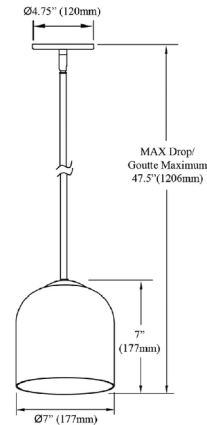

Shown in aged brass / alabaster

Specifications

COLOR	Alabaster
BODY FINISH	Aged Brass
WATTAGE	9W
DIMMER	Standard 120V
DIMENSIONS	7"W x 7"H
BULB NOT INCLUDED	1 x A19/Medium (E26)/9W/120V LED
COUNTRY OF ORIGIN	China

Technical Information

PRODUCT DIMENSIONS (1) 8" (1) 11" (1) 20" Stem Kit Included

CLICK TO VIEW PRODUCT

Notes: