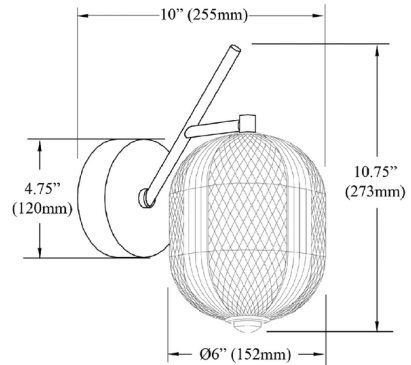

CLICK TO VIEW PRODUCT

Notes: