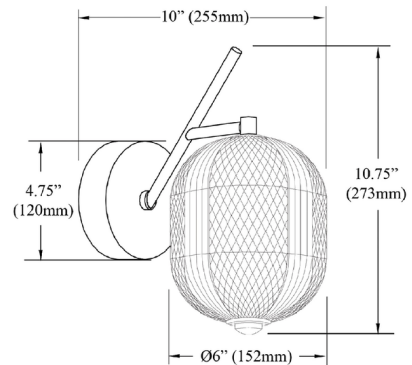

CLICK TO VIEW PRODUCT

Notes: