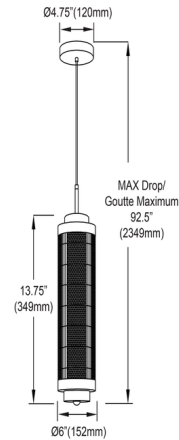

### Specifications

COLOR	Clear
BODY FINISH	Matte Black
WATTAGE	16W
DIMMER	Low Voltage Electronic
DIMENSIONS	6"W x 19"H
INTEGRATED LED MODULE	1 x LED/16W/120V LED
COUNTRY OF ORIGIN	China

### Technical Information

LAMP LIFE	30000 hours
COLOR RENDERING	90 CRI
LAMP COLOR	3000K
LUMENS/WATT	43.75
LUMINOUS FLUX	700 lumens

Shown in matte black / clear

CLICK TO VIEW PRODUCT

Notes: