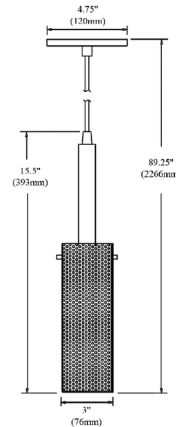

Specifications

COLOR	N/A
BODY FINISH	Aged Brass
WATTAGE	17W
DIMMER	Standard 120V
DIMENSIONS	3"W x 15.25"H
BULB NOT INCLUDED	1 x A19/Medium (E26)/17W/120V LED
COUNTRY OF ORIGIN	China

Shown in aged brass

CLICK TO VIEW PRODUCT