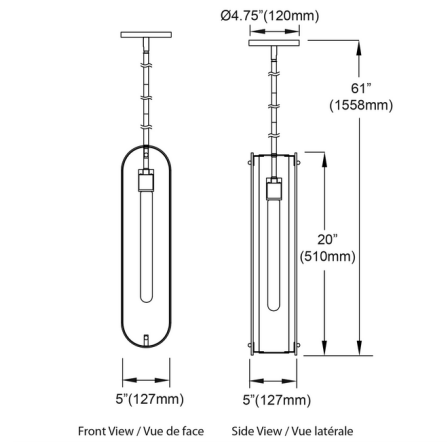

Specifications

COLOR Alabaster
BODY FINISH Aged Brass
WATTAGE 9W
DIMMER Standard 120V
DIMENSIONS 5"W x 20"H
BULB NOT INCLUDED 1 x T10/Medium (E26)/9W/120V LED
COUNTRY OF ORIGIN China

Technical Information

PRODUCT DIMENSIONS (1) 8" (1) 11" (1) 20" Stem Kit Included

Shown in aged brass / alabaster

CLICK TO VIEW PRODUCT

Notes: