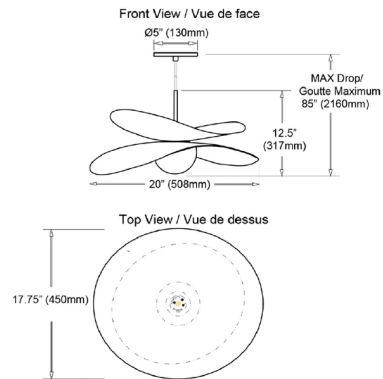

CLICK TO VIEW PRODUCT

Notes: